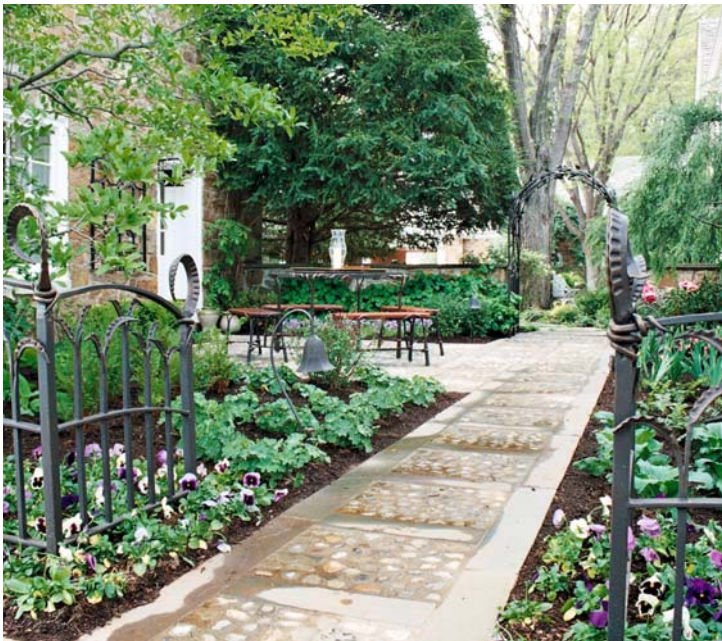

Davies Associates Landscape Architects, LLC

364 Parsippany Road, Suite 7B Parsippany, New Jersey 07054 T. 973.206.1605 F. 973.206.1606 www.bjdavies.com