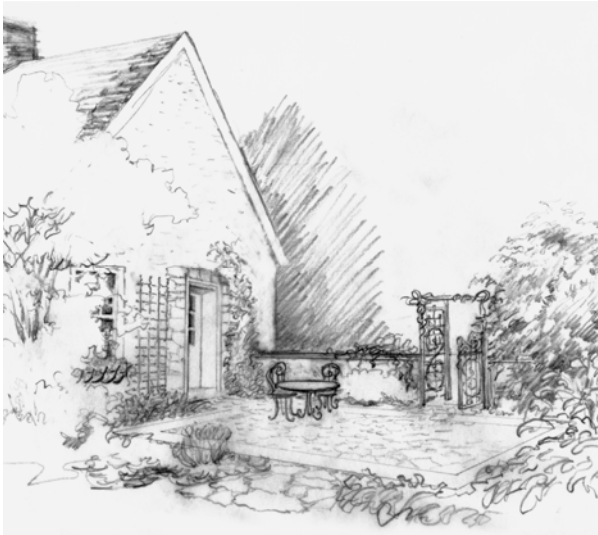

## Mansion in May 2010 — Fawn Hill

Harding Township, New Jersey

The design of *The Blacksmith's Cottage* was inspired by the iconic metal Fawn Hill weather-vane, which sits atop the porte cochere opposite the cottage. The simple beauty and character of our design was inspired by Longfellow's poem. *The Blacksmith's Cottage* is a collaborative effort which brings to light the talents of landscape architects, masons, landscape contractors, and of course, a blacksmith. The cottage site is enhanced by a richly textured patio and walkway which complements the stone cottage and walls. The cottage is adorned with seasonal plantings, accented by earthenware pots, and framed by hand forged and richly sculptural wrought metal furnishings. The simple beauty and usefulness of the garden evokes an earlier time.