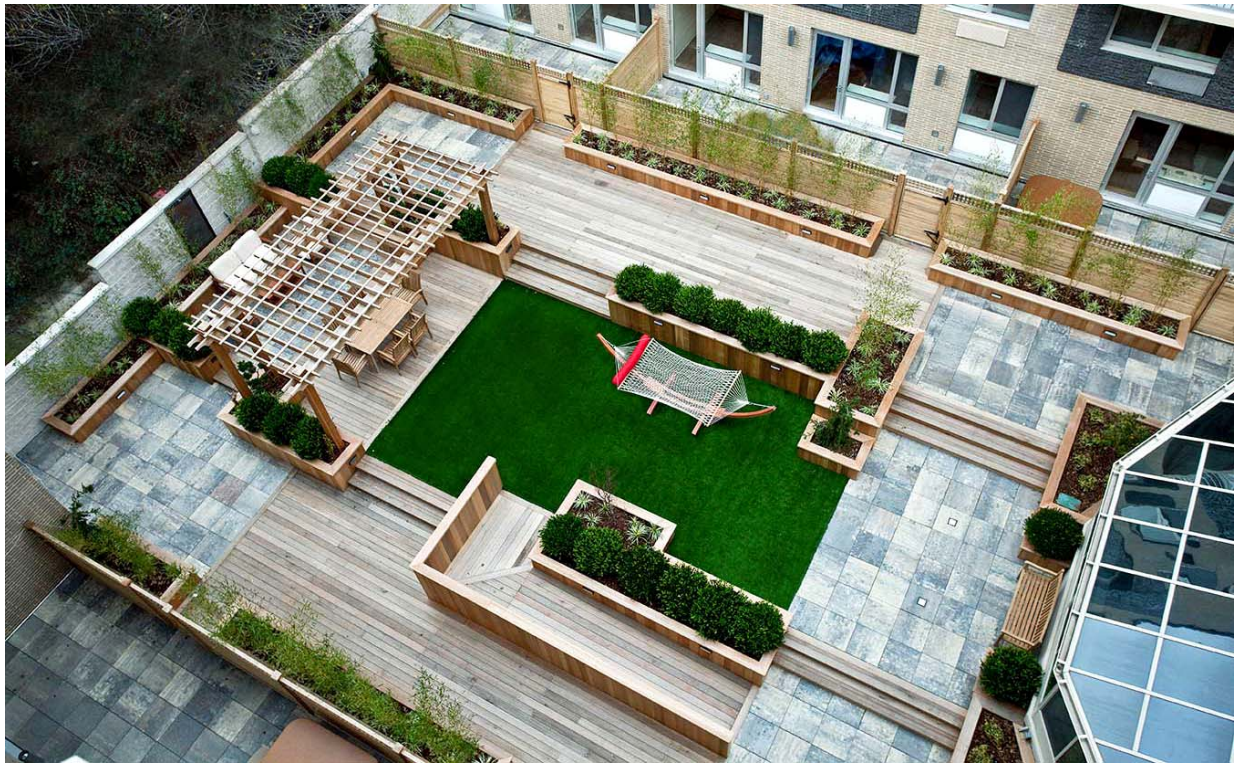

The Flats at 505

New York, New York

On an urban rooftop in midtown Manhattan, Davies Associates Landscape Architects designed a green roof garden for the enjoyment of the 505 residents. A synthetic lawn, trellis, wood decks and pedestal pavers were used to provide a variety of outdoor spaces for sitting, dining or exercising. Outdoor lighting provides a comfortable evening ambiance on the decks, and the plantings provide a warm welcome for these homes in the city. An exercise room overlooks the rooftop garden and bamboo hedges define private outdoor courtyards. The upper terrace offers a spectacular view of midtown Manhattan.